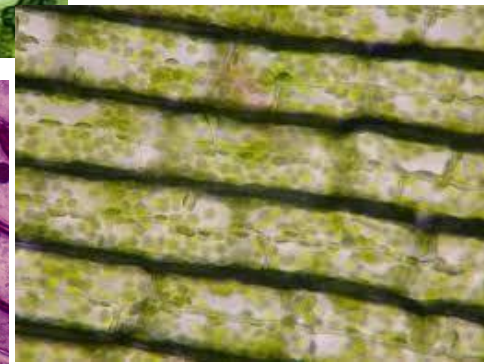

# Comparing Cells

**Vs.**

# Animal Cells

# Plant Cells

- Rounded
- Thin edge

- Both**
- Nucleus (dark spot)
  - Have DNA

- Rectangular
- Thick edge (wall)