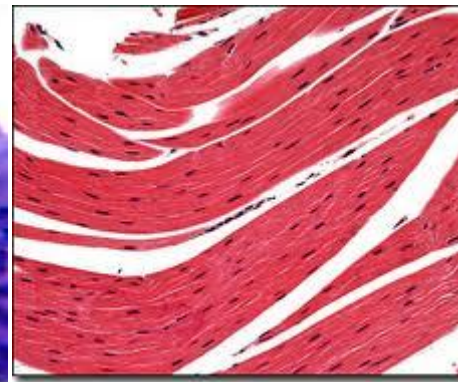

# Comparing Cells

**Vs.**

# Animal Cells

# Plant Cells

- Rounded
- Thin edge

- Both**
- Nucleus (dark spot)
  - Have DNA

- Rectangular
- Thick edge (wall)